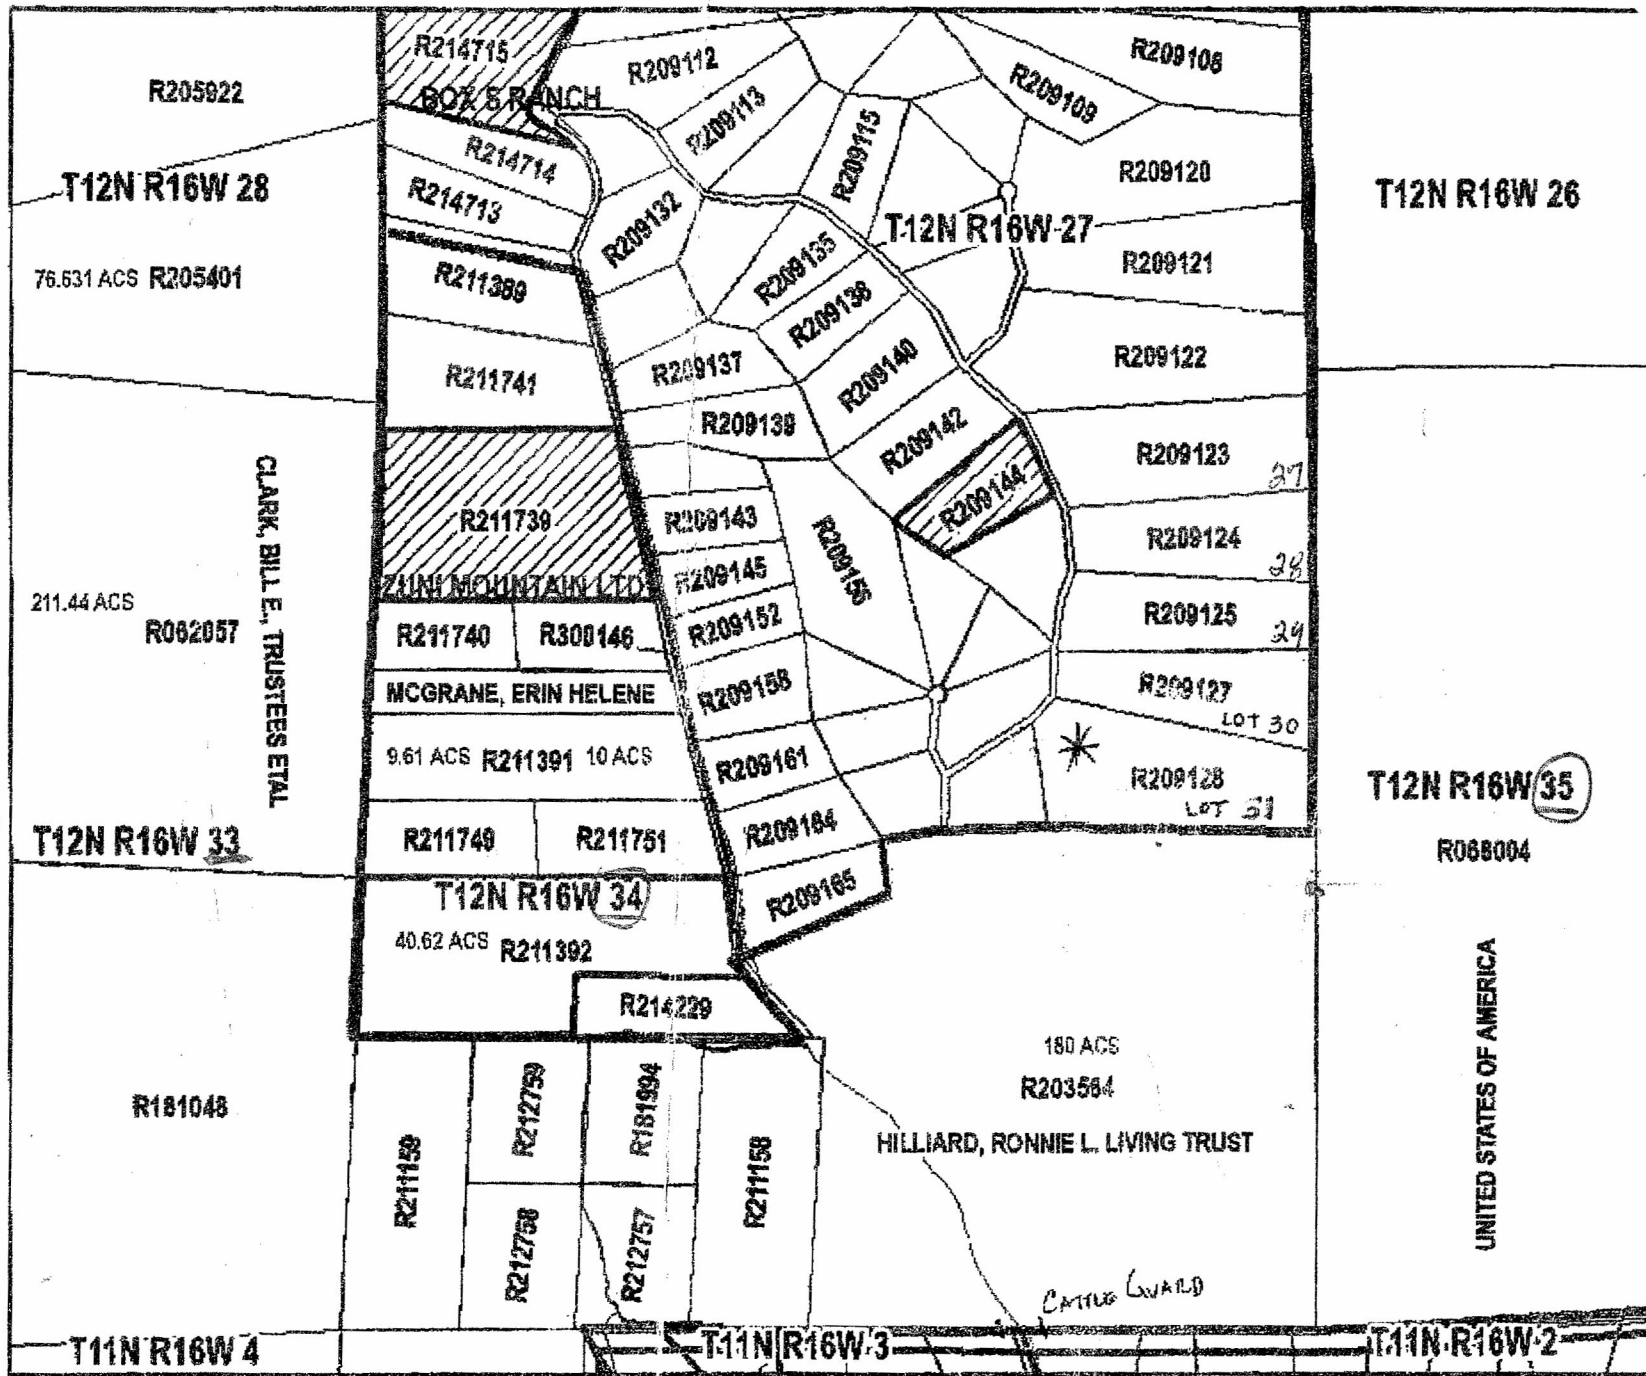

Legend

- Mile Marker
- POLITICAL BOUNDARY**
- Fort Wingate
- City of Gallup
- Indian Reservation
- McKinley County
- PLSS LINE
- ROADS TYPE**
- Federal/State Road
- County Road
- Navajo BIA Road
- Private or Non-Maintained Road
- On/Off Ramp
- Maintenance - Other
- Indian Reservation**
- Zuni Reservation
- Navajo Reservation
- Fort Wingate
- SUBD-Lines
- NHB-Lines
- Lot Code
- SALDO Info**
- ▨ 2002
- ▩ 2003
- ▧ 2004
- ▦ 2005
- RA Numbers
- Dikeways

0 225 450 675 Feet
 1 inch equals 1,075,325 feet

DISCLAIMER: This map is for location purposes only.

McKinley County, N